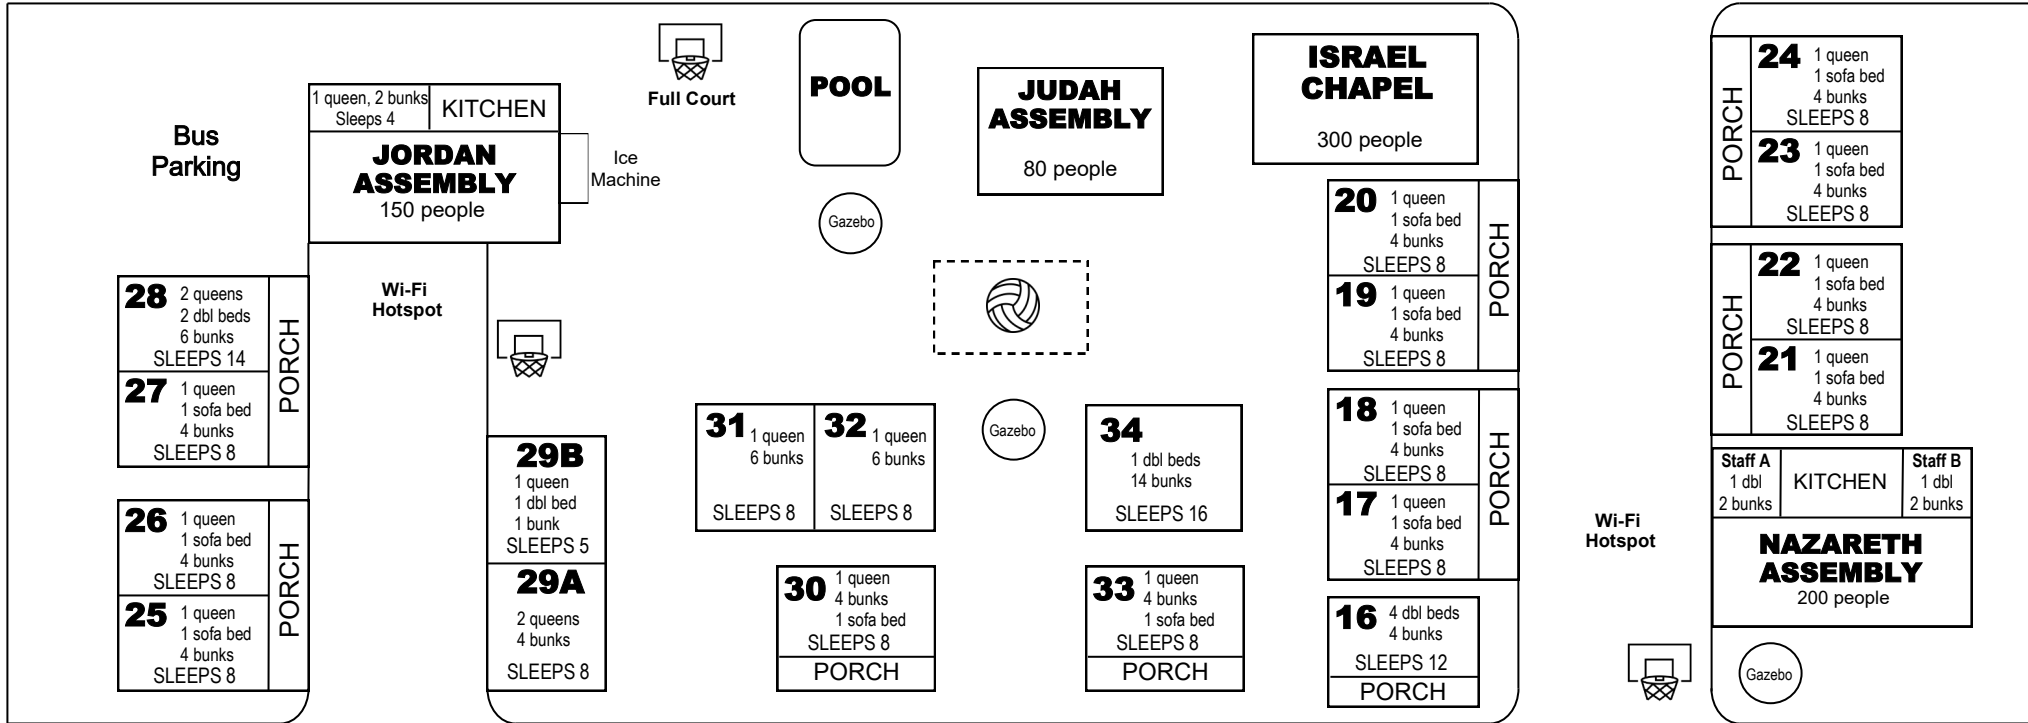

COTTAGES CHRISTIAN RETREAT MAP

850-249-1436 www.CottagesChristianRetreat.com

BATAAN AVENUE

BELGRADE AVENUE

22026 FRONT BEACH ROAD Hwy 98-A

Beach Access # 92

Beach Access # 91

GULF OF MEXICO

Studio Cottages
1, 4, 5, 12, 14, 29A, 29B, 31, 32

1 Bedroom Cottages
2, 3, 9, 10, 11, 17, 18, 19, 20, 21, 22, 23, 24, 25, 26, 27, 30, 33, 35

2 Bedroom Cottages
6, 7, 15, 16, 28

3 Bedroom Cottages
36, 37, 38, 39, 40, 41

Cottage 8 is a 4 bedroom