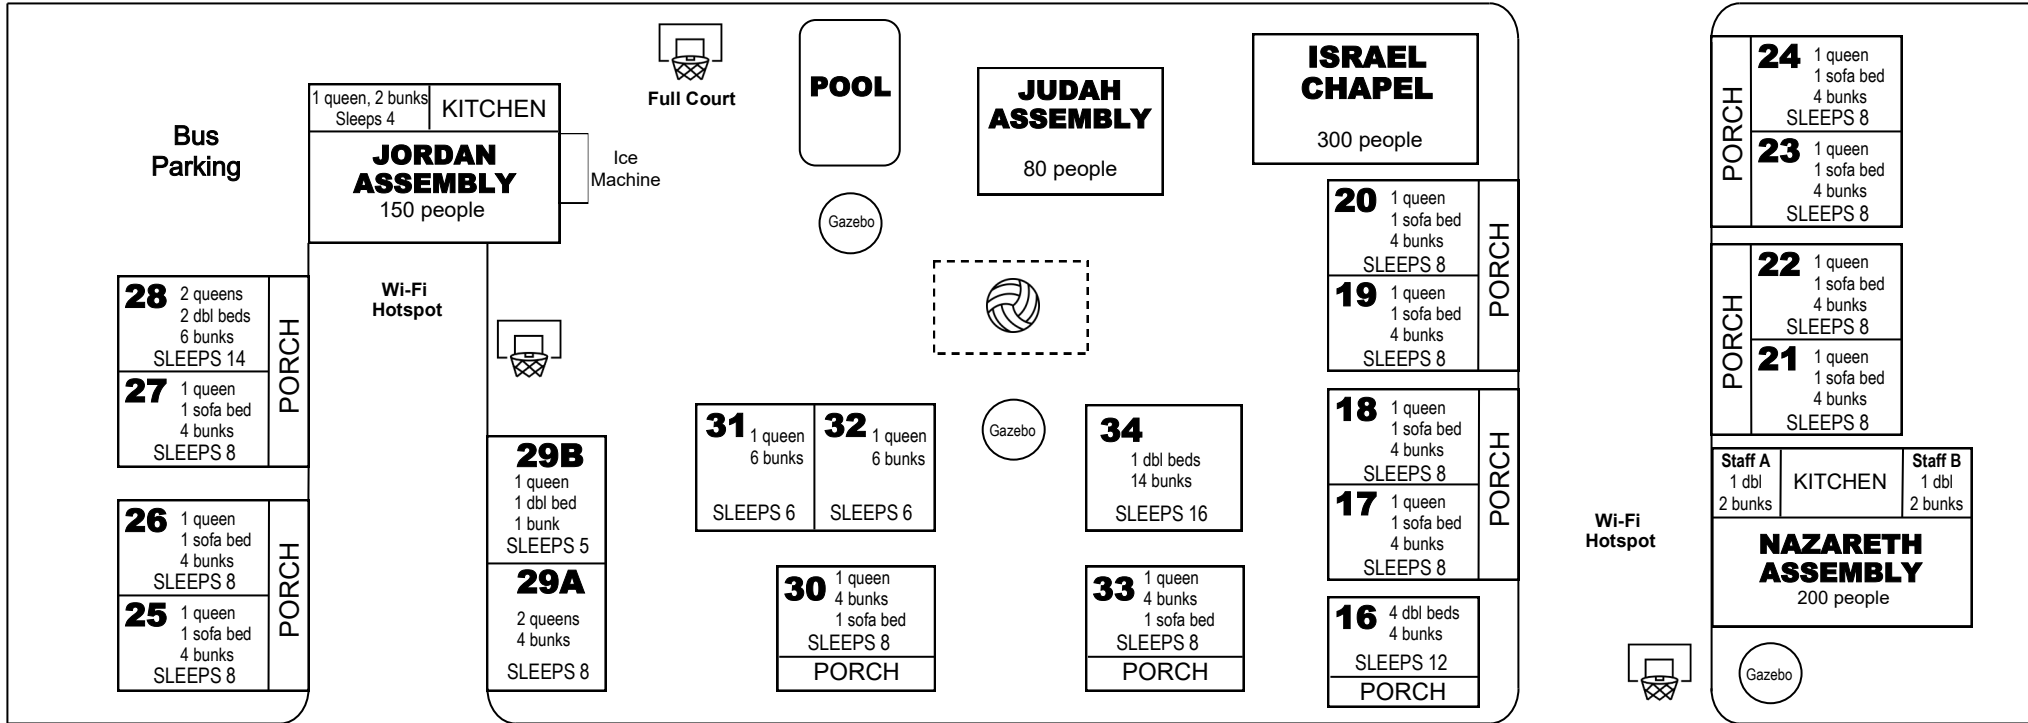

COTTAGES CHRISTIAN RETREAT MAP

850-249-1436 www.CottagesChristianRetreat.com

BATAAN AVENUE

BELGRADE AVENUE

22026 FRONT BEACH ROAD Hwy 98-A

Beach Access # 92

Beach Access # 91

GULF OF MEXICO