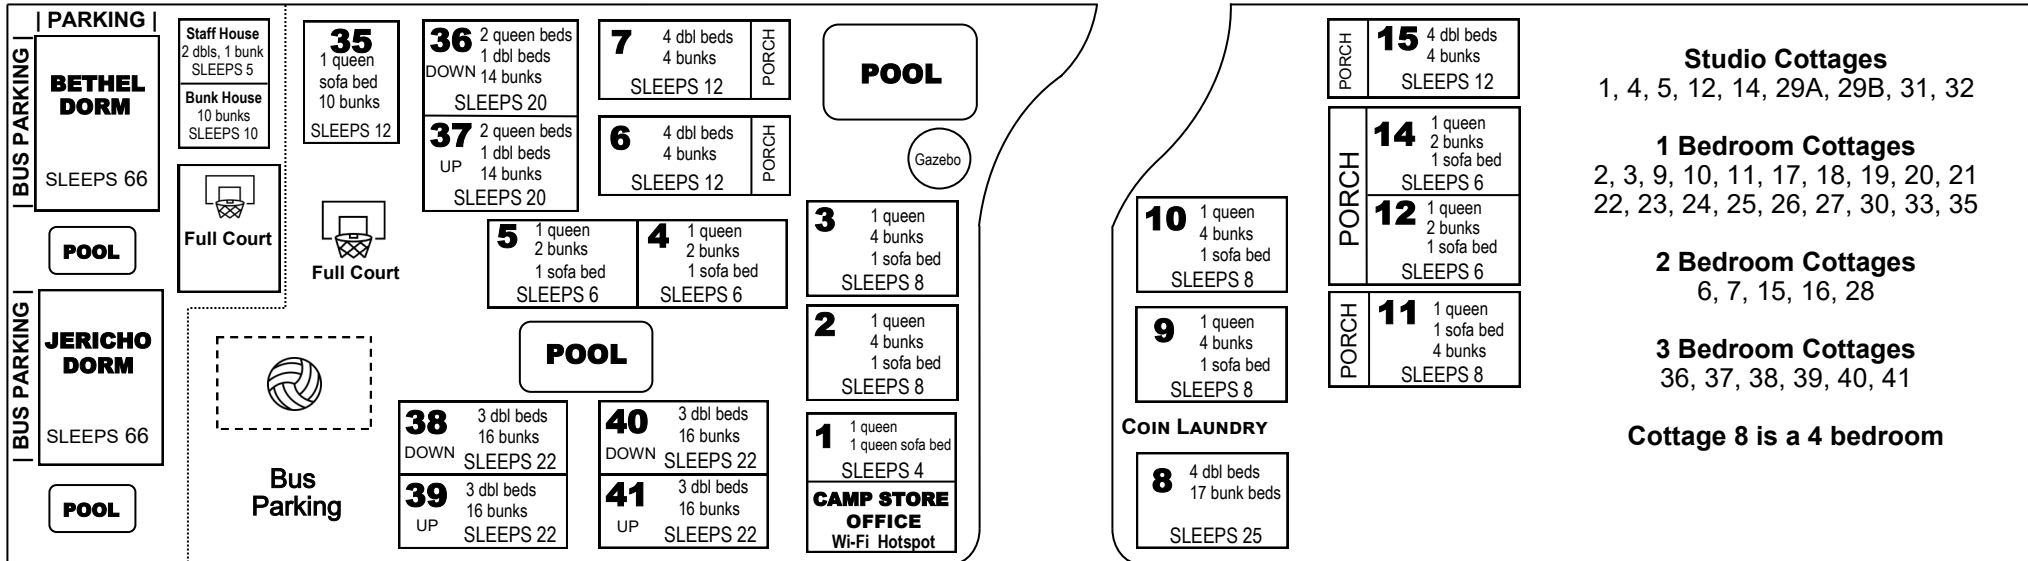

COTTAGES CHRISTIAN RETREAT MAP

850-249-1436 www.CottagesChristianRetreat.com

BATAAN AVENUE

BELGRADE AVENUE

22026 FRONT BEACH ROAD Hwy 98-A

Beach Access # 92

Beach Access # 91

GULF OF MEXICO