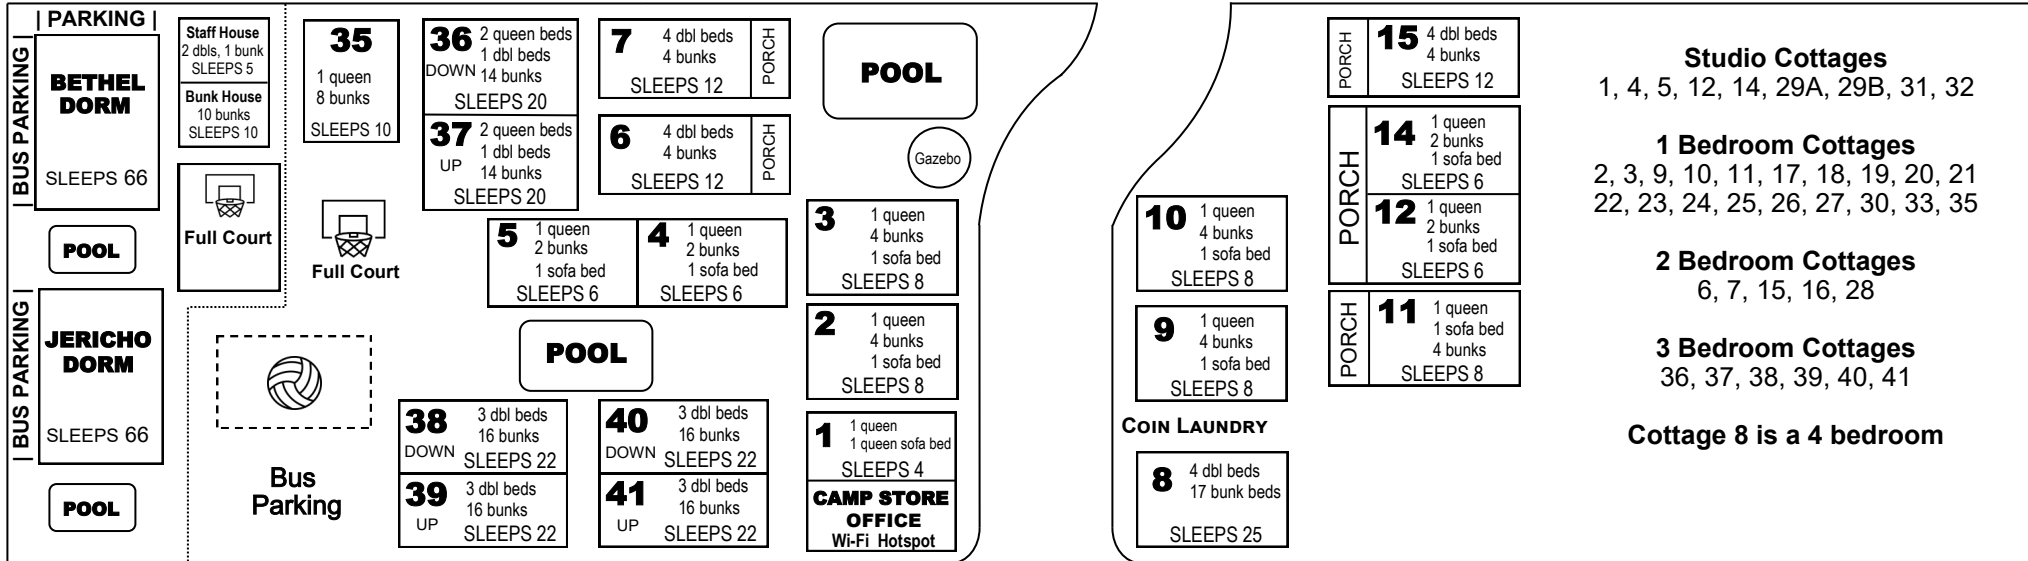

COTTAGES CHRISTIAN RETREAT MAP

850-249-1436 www.CottagesChristianRetreat.com

BATAAN AVENUE

BELGRADE AVENUE

22026 FRONT BEACH ROAD Hwy 98-A

Studio Cottages
1, 4, 5, 12, 14, 29A, 29B, 31, 32

1 Bedroom Cottages
2, 3, 9, 10, 11, 17, 18, 19, 20, 21
22, 23, 24, 25, 26, 27, 30, 33, 35

2 Bedroom Cottages
6, 7, 15, 16, 28

3 Bedroom Cottages
36, 37, 38, 39, 40, 41

Cottage 8 is a 4 bedroom