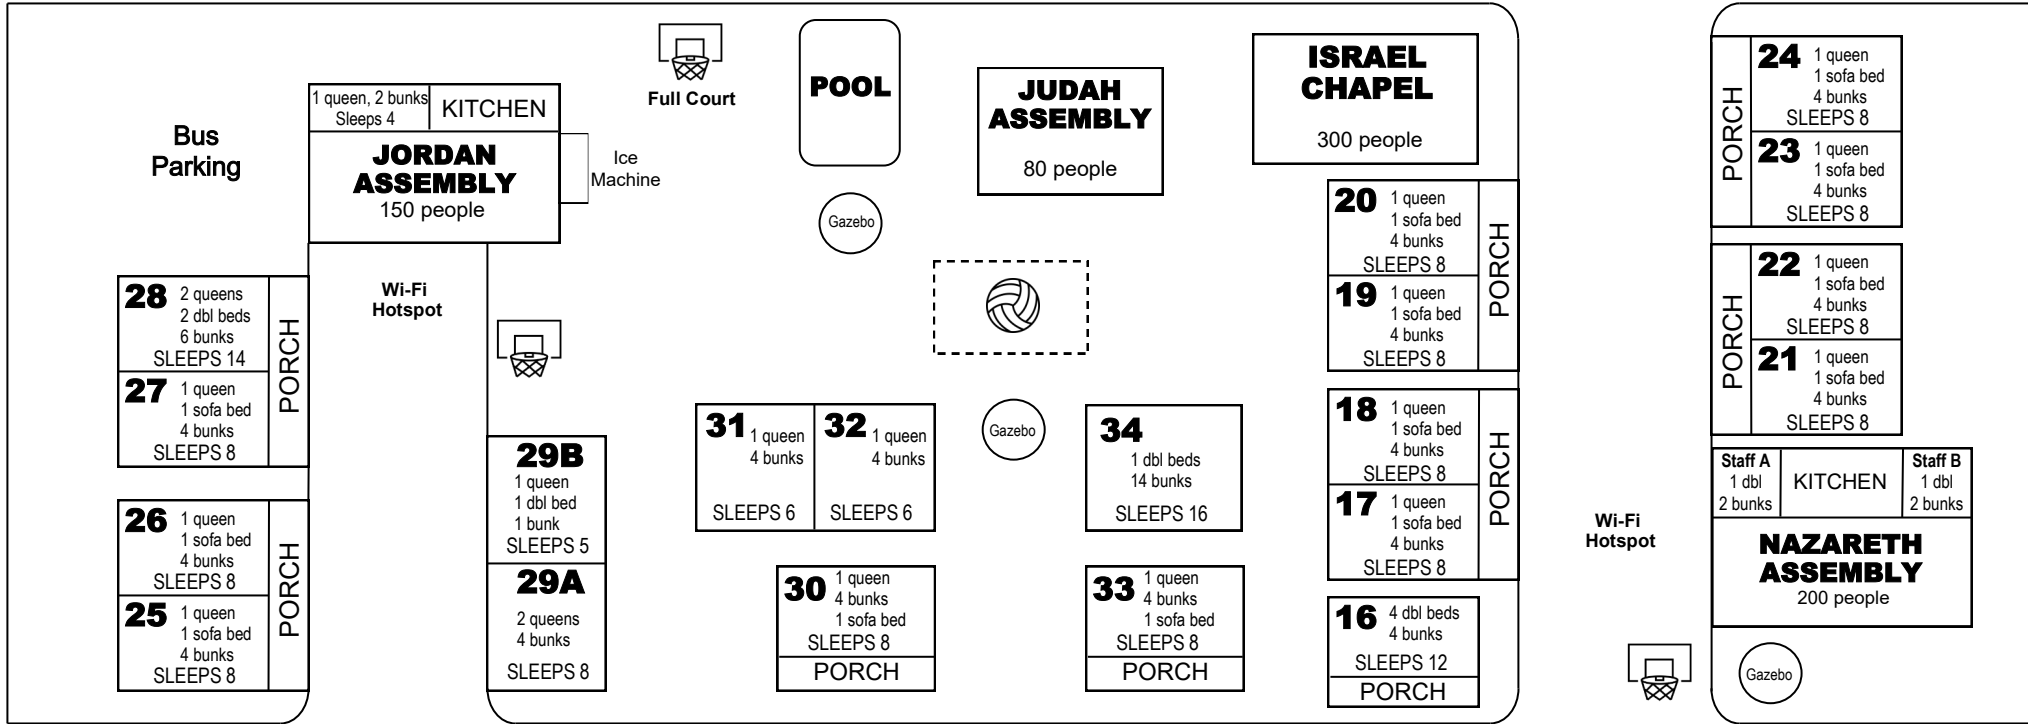

COTTAGES CHRISTIAN RETREAT MAP

850-249-1436 www.CottagesChristianRetreat.com

BATAAN AVENUE

BELGRADE AVENUE

22026 FRONT BEACH ROAD Hwy 98-A

Studio Cottages
1, 4, 5, 12, 14, 29A, 29B, 31, 32

1 Bedroom Cottages
2, 3, 9, 10, 11, 17, 18, 19, 20, 21
22, 23, 24, 25, 26, 27, 30, 33, 35

2 Bedroom Cottages
6, 7, 15, 16, 28

3 Bedroom Cottages
36, 37, 38, 39, 40, 41

Cottage 8 is a 4 bedroom