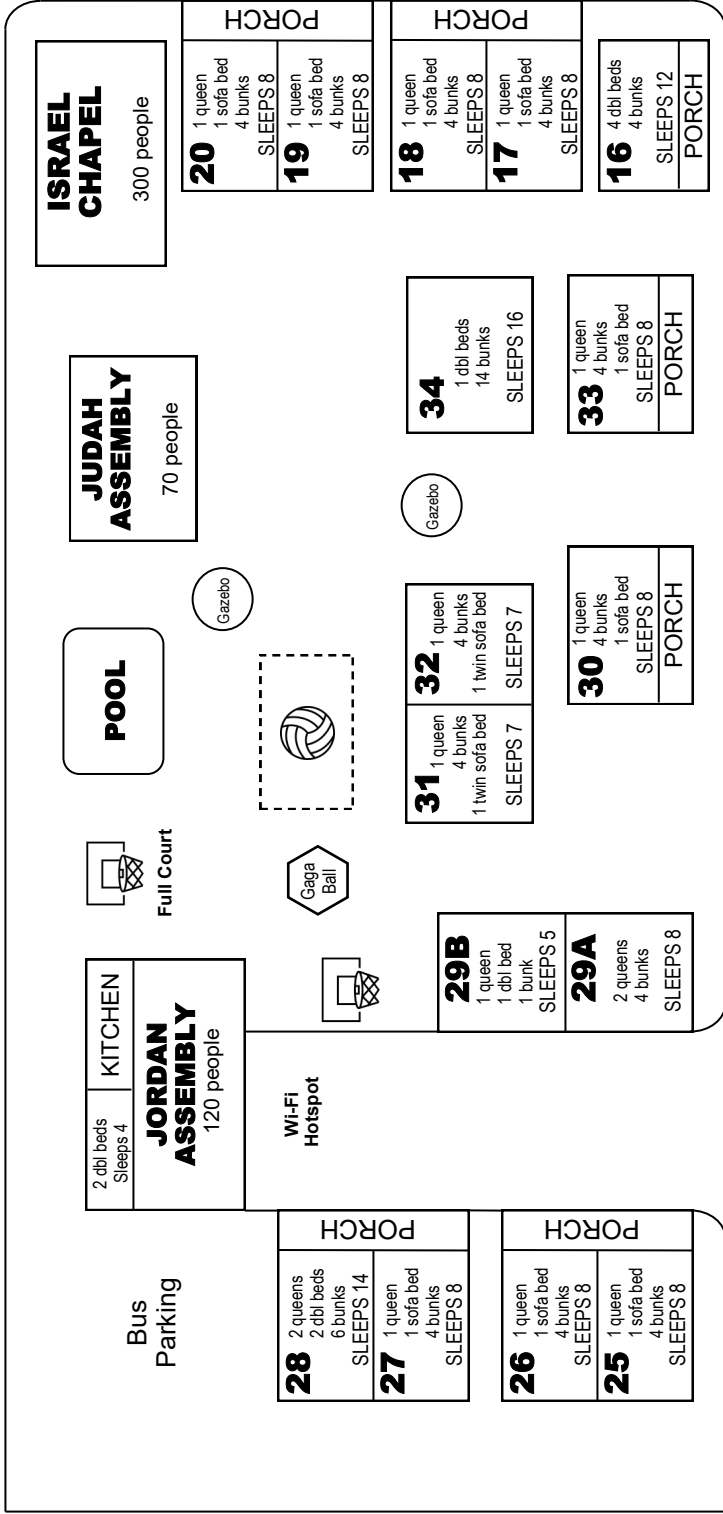

COTTAGES CHRISTIAN RETREAT MAP

850-249-1436 www.CottagesChristianRetreat.com

BATAAN AVENUE

BELGRADE AVENUE

22026 FRONT BEACH ROAD Hwy 98-A

Beach Access # 92

Beach Access # 91

GULF OF MEXICO

SHASTA STREET