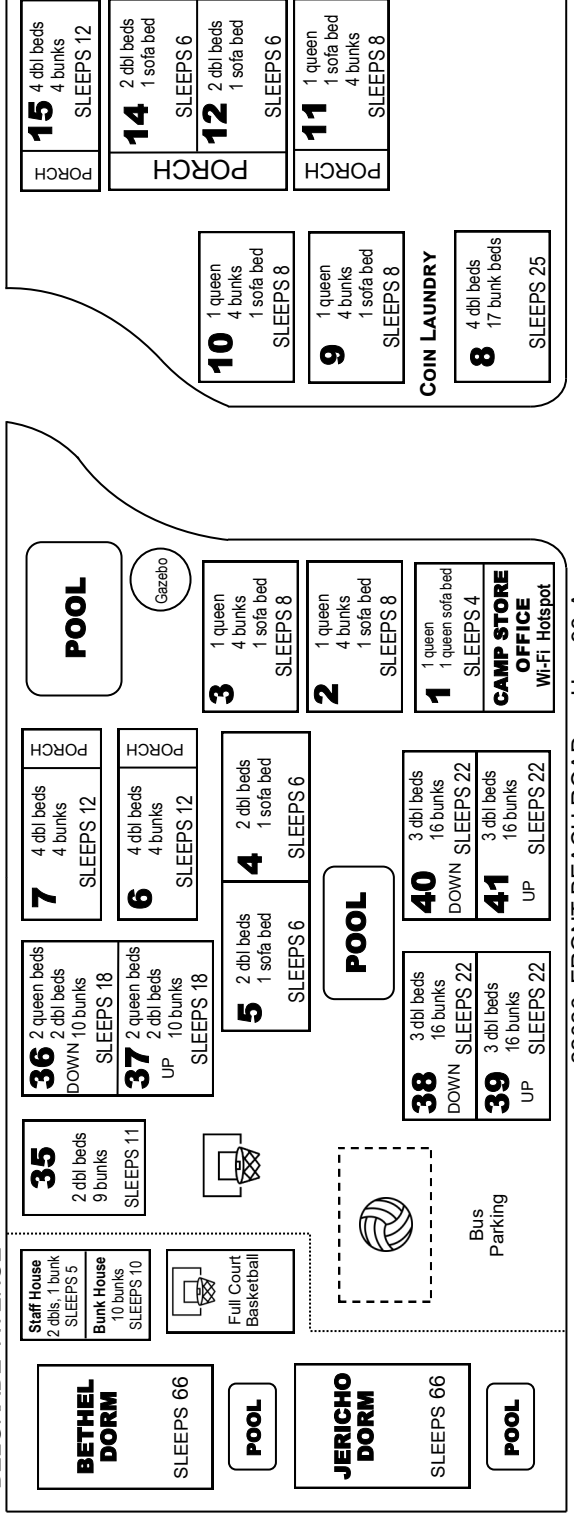

COTTAGES CHRISTIAN RETREAT MAP

850-249-1436 www.CottagesChristianRetreat.com

BATAAN AVENUE

BELGRADE AVENUE

22026 FRONT BEACH ROAD Hwy 98-A

Beach Access # 92

Beach Access # 91

GULF OF MEXICO

SHASTA STREET